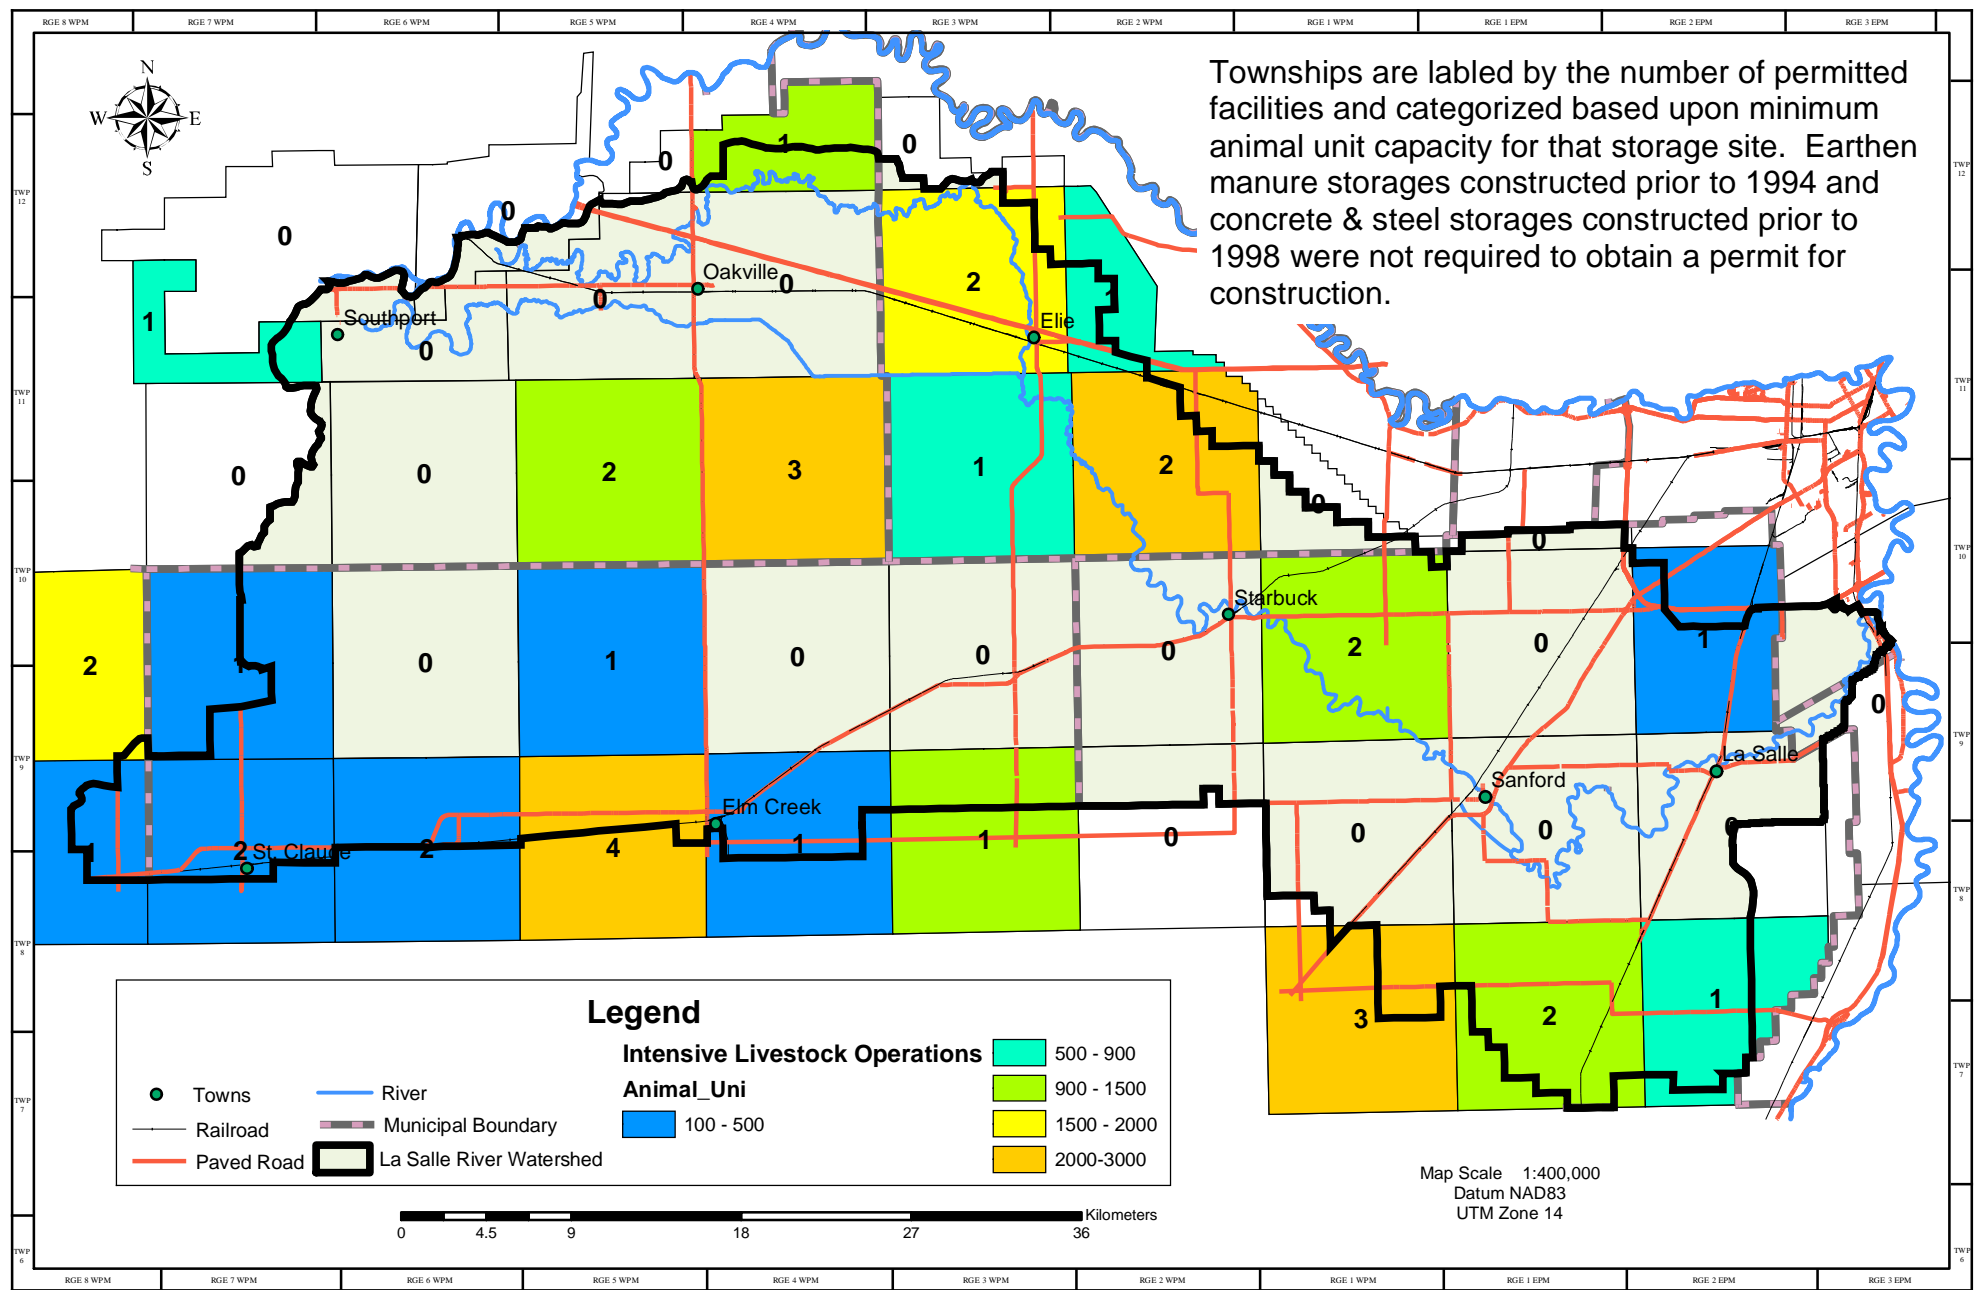

SECTION 7.6.2

Permitted Manure Storage Sites within the La Salle River Watershed

Data Current to December 2006