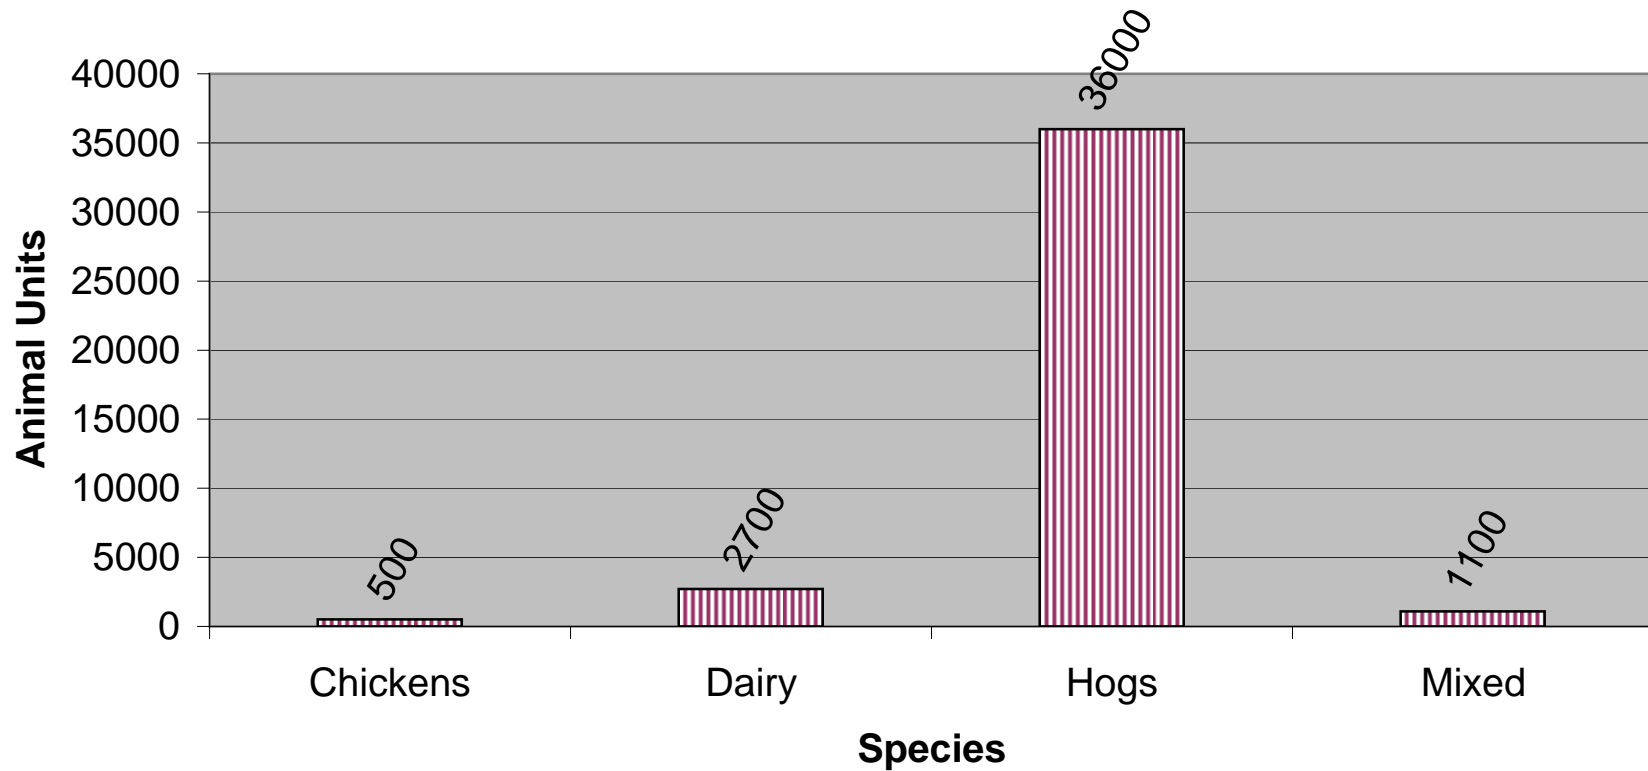

SECTION 7.6.1

Licensed Animal Unit Manure Storage, within La Salle River Watershed

Note: There are 35 licensed manure storage facilities in the La Salle River Watershed

 Max