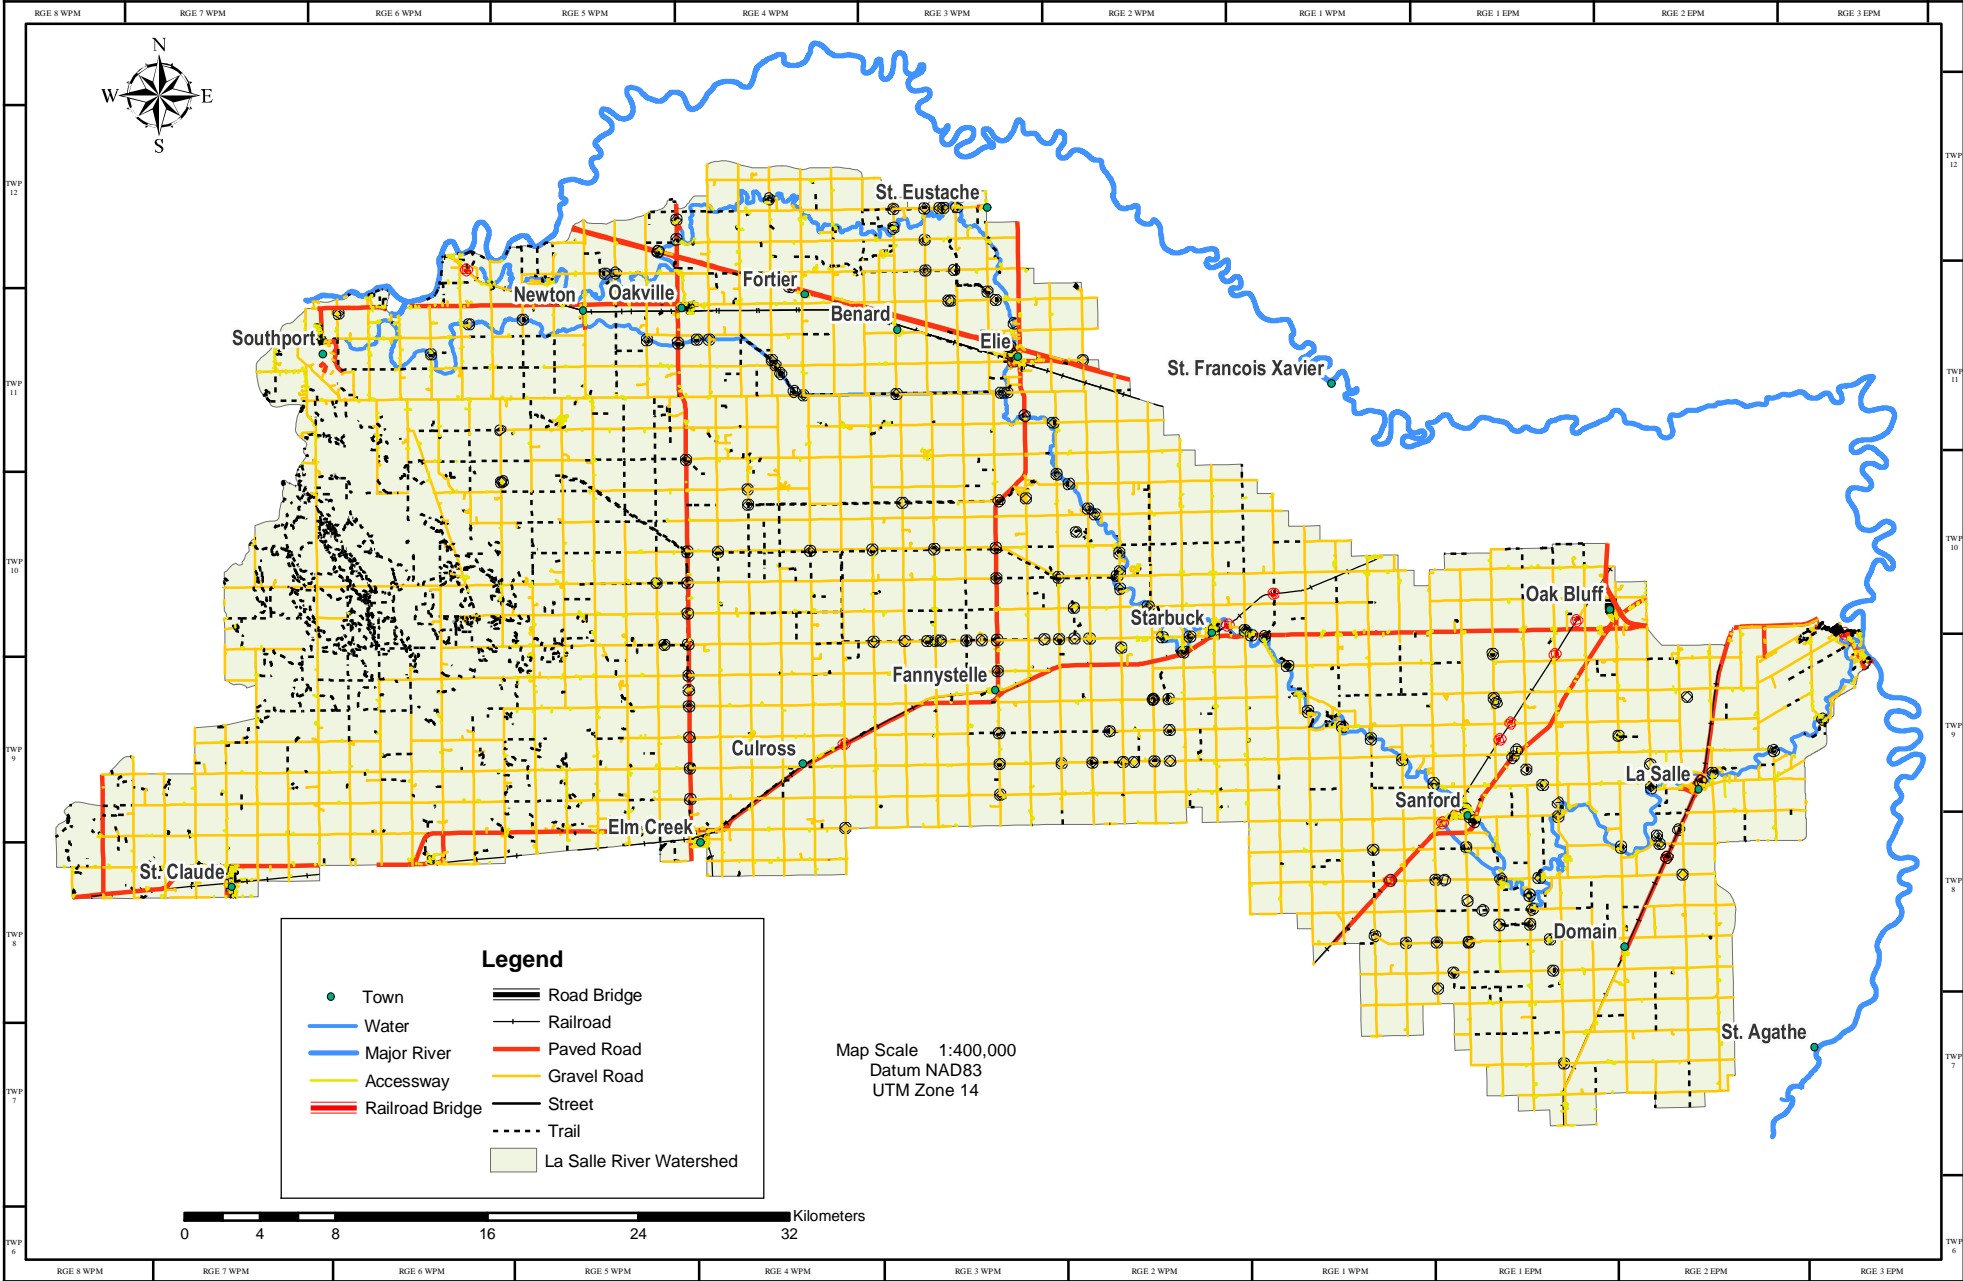

Road Network within the La Salle River Watershed